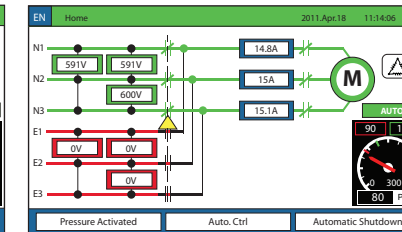

• Key lock

• Remote alarm contacts with removable terminals

• Surge arrester

• Custom designed emergency start mechanism with integrated limit switch

• GPA model shown

• Gland plate

• VIZITouch operator interface

• GPW + GPU model shown

Electric Fire Pump Controller

Electric Fire Pump Controller with Transfer Switch

Settings

History/Statistics

Events

Date	Time	Message
2011.07.22	14:18:20	User 9 Logger In
2011.07.22	15:59:27	Under Voltage OCCURED
2011.07.22	13:59:27	Under Voltage INACTIVE
2011.07.22	13:58:21	IO Exp1 Comm Error ACTIVE
2011.07.22	13:54:25	Alarms Resetted
2011.07.22	13:54:05	Alt. IS Tripped/Open OCCURED
2011.07.22	13:54:05	Control Voltage Returned
2011.07.22	13:54:05	User 9 Logger Off
2011.07.22	13:54:05	Alarms Resetted
2011.07.22	13:54:05	IO Tr.Sw. Comm Error OCCURED

Service

Service Done | Last Done: 2011.04.20 + 1/2 year | Next On: 2011.10.20

Pump Curves

Pressure Curves

ViZiTouch major features include:

- Touch screen operation with 4.2" color display and intuitive graphics
- Expandable storage
- Multi-language
- Upgradable software
- Password protected