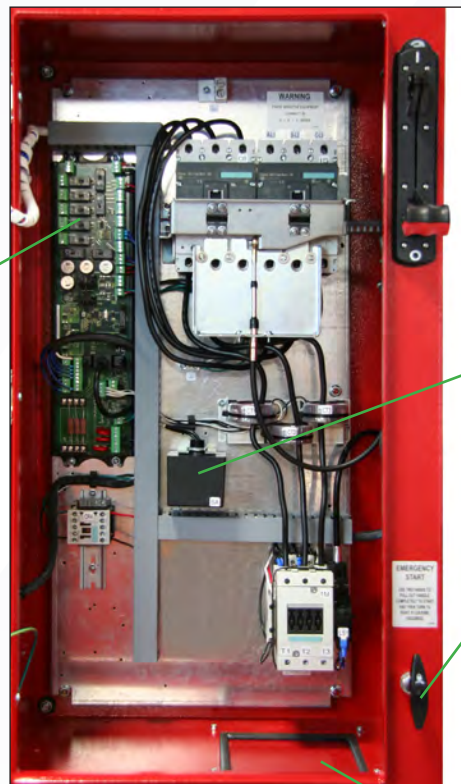

Full Service - Electric Fire Pump Controllers

Standard Features

- ViZiTouch operator interface
- NEMA 2 assembly
- Pressure and event recorder
- Voltage and amperage display
- Single operator for both isolating switch and circuit breaker
- Surge arrestor
- Lifting lugs
- Run test push button
- Available with automatic power transfer switch
- Emergency start handle
- Start and stop pushbuttons
- Locked rotor protector
- Phase reversal indication
- Remote start / deluge valve start provision
- Pressure transducer and run test solenoid valve externally mounted
- Gland plate
- Audible alarm
- Alarm contacts for remote indication
- Available with full voltage and reduced voltage starting

• Alarm bell

• Externally mounted pressure transducer and run test solenoid valve with protective cover

• Lifting Lugs

• Exterior USB Port (Interior USB port also supplied)

• Custom designed IS/CB operator handle

• Key lock

• Remote alarm contacts with removable terminals

• Surge arrester

• Custom designed emergency start mechanism with integrated limit switch

• GPA model shown

• Gland plate

• VIZITouch operator interface