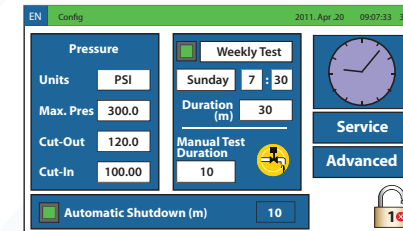

• Key lock

• Remote alarm contacts with removable terminals

• Surge arrester

• Custom designed emergency start mechanism with integrated limit switch

• GPA model shown

• Gland plate

• VIZITouch operator interface

• GPW + GPU model shown

Electric Fire Pump Controller

Electric Fire Pump Controller with Transfer Switch

Settings

History/Statistics

Events

Date	Time	Message
2011.07.22	14:18:20	User 9 Logger In
2011.07.22	15:59:27	Under Voltage OCCURED
2011.07.22	13:59:27	Under Voltage INACTIVE
2011.07.22	13:58:21	IO Exp1 Comm Error ACTIVE
2011.07.22	13:54:25	Alarms Resetted
2011.07.22	13:54:05	Alt. IS Tripped/Open OCCURED
2011.07.22	13:54:05	Control Voltage Returned
2011.07.22	13:54:05	User 9 Logger Off
2011.07.22	13:54:05	Alarms Resetted
2011.07.22	13:54:05	IO Tr.Sw. Comm Error OCCURED

Service

Service Done | Last Done: 2011.04.20 + 1/2 year | Next On: 2011.10.20

Pump Curves

Pressure Curves

ViZiTouch major features include:

- Touch screen operation with 4.2" color display and intuitive graphics
- Expandable storage
- Multi-language
- Upgradable software
- Password protected