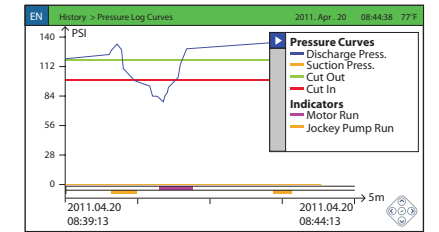

• GPW + GPU model shown

Electric Fire Pump Controller

Electric Fire Pump Controller with Transfer Switch

Settings

History/Statistics

Events

Date	Time	Message
2011.07.22	14:18:20	User 9 Logger In
2011.07.22	15:59:27	Under Voltage OCCURED
2011.07.22	13:59:27	Under Voltage INACTIVE
2011.07.22	13:58:21	IO Exp1 Comm Error ACTIVE
2011.07.22	13:54:25	Alarms Resetted
2011.07.22	13:54:05	Alt. IS Tripped/Open OCCURED
2011.07.22	13:54:05	Control Voltage Returned
2011.07.22	13:54:05	User 9 Logger Off
2011.07.22	13:54:05	Alarms Resetted
2011.07.22	13:54:05	IO Tr.Sw. Comm Error OCCURED

Service

Service Done | Last Done: 2011.04.20 + 1/2 year | Next On: 2011.10.20

Pump Curves

Pressure Curves

ViZiTouch major features include:

- Touch screen operation with 4.2" color display and intuitive graphics
- Expandable storage
- Multi-language
- Upgradable software
- Password protected