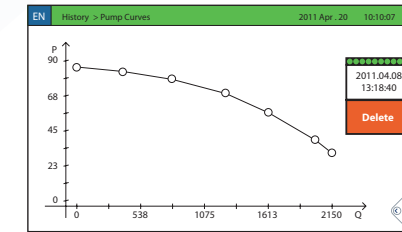

• GPW + GPU model shown

Electric Fire Pump Controller

Electric Fire Pump Controller with Transfer Switch

Settings

History/Statistics

Events

Date	Time	Message
2011.07.22	14:18:20	User 9 Logger In
2011.07.22	15:59:27	Under Voltage OCCURED
2011.07.22	13:59:27	Under Voltage INACTIVE
2011.07.22	13:58:21	IO Exp1 Comm Error ACTIVE
2011.07.22	13:54:25	Alarms Resetted
2011.07.22	13:54:05	Alt. IS Tripped/Open OCCURED
2011.07.22	13:54:05	Control Voltage Returned
2011.07.22	13:54:05	User 9 Logger Off
2011.07.22	13:54:05	Alarms Resetted
2011.07.22	13:54:05	IO Tr.Sw. Comm Error OCCURED

Service

Service Done | Last Done: 2011.04.20 + 1/2 year | Next On: 2011.10.20

Pump Curves

Pressure Curves

ViZiTouch major features include:

- Touch screen operation with 4.2" color display and intuitive graphics
- Expandable storage
- Multi-language
- Upgradable software
- Password protected