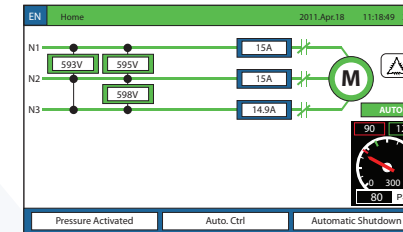

• Key lock

• Remote alarm contacts with removable terminals

• Surge arrester

• Custom designed emergency start mechanism with integrated limit switch

• GPA model shown

• Gland plate

• VIZITouch operator interface

• GPW + GPU model shown

Electric Fire Pump Controller

Electric Fire Pump Controller with Transfer Switch

Settings

History/Statistics

Events

Date	Time	Message
2011.07.22	14:18:20	User 9 Logger In
2011.07.22	15:59:27	Under Voltage OCCURED
2011.07.22	13:59:27	Under Voltage INACTIVE
2011.07.22	13:58:21	IO Exp1 Comm Error ACTIVE
2011.07.22	13:54:25	Alarms Resetted
2011.07.22	13:54:05	Alt. IS Tripped/Open OCCURED
2011.07.22	13:54:05	Control Voltage Returned
2011.07.22	13:54:05	User 9 Logger Off
2011.07.22	13:54:05	Alarms Resetted
2011.07.22	13:54:05	IO Tr.Sw. Comm Error OCCURED

Service

Service Done | Last Done: 2011.04.20 + 1/2 year | Next On: 2011.10.20

Pump Curves

Pressure Curves

ViZiTouch major features include:

- Touch screen operation with 4.2" color display and intuitive graphics
- Expandable storage
- Multi-language
- Upgradable software
- Password protected